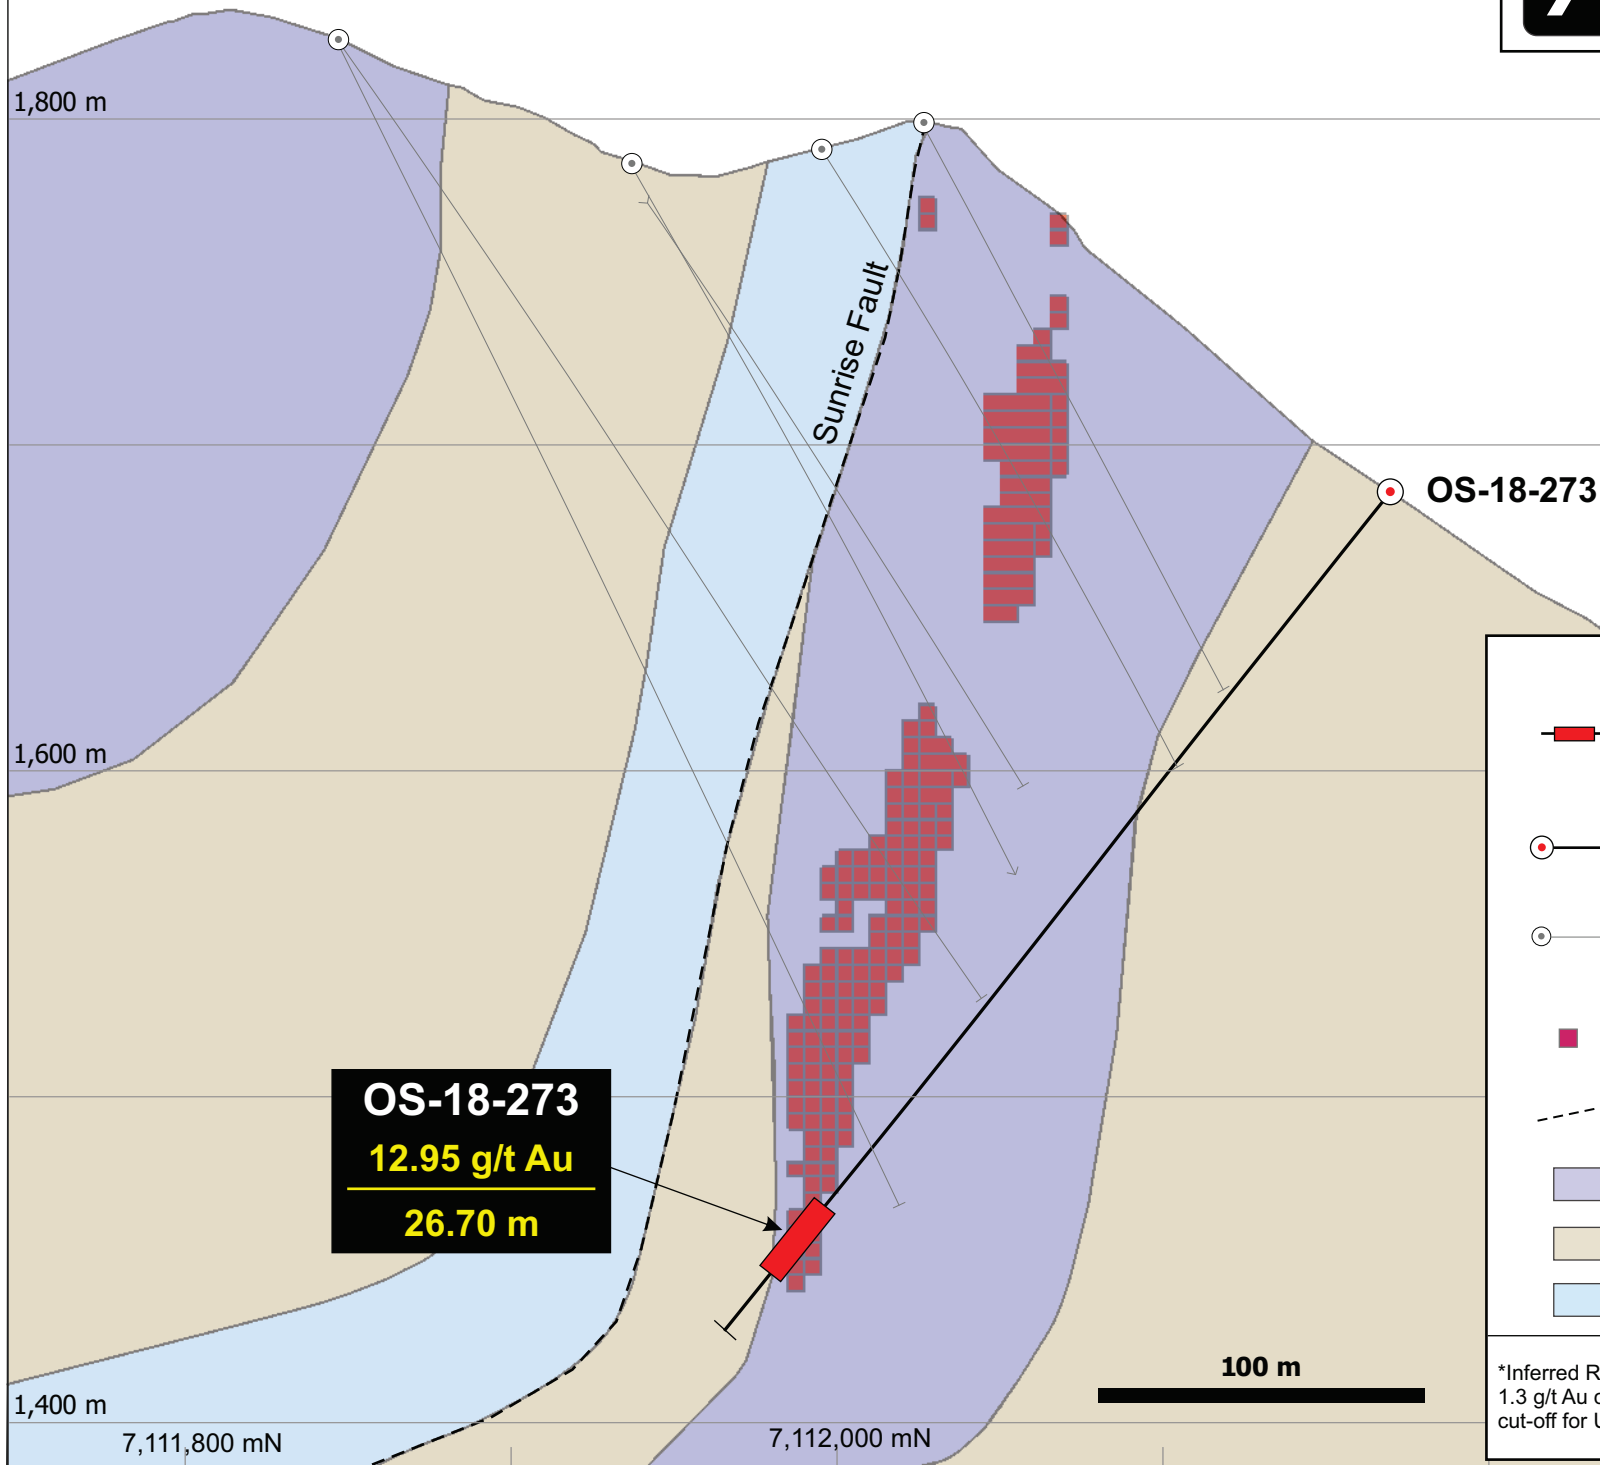

Looking West

# SUNRISE SECTION S550E

### Legend

- Mineralized Interval (Sept 13, 2018)
- Diamond Drill Hole (Sept 13, 2018)
- Diamond Drill Hole (pre-2018)
- Inferred Resource
- Sunrise Fault
- Osiris Limestone
- Mudstone
- Gritty Limestone

\*Inferred Resource blocks shown using a 1.3 g/t Au cut-off for Pit-Constrained and a 2.6 g/t cut-off for Underground-Constrained material