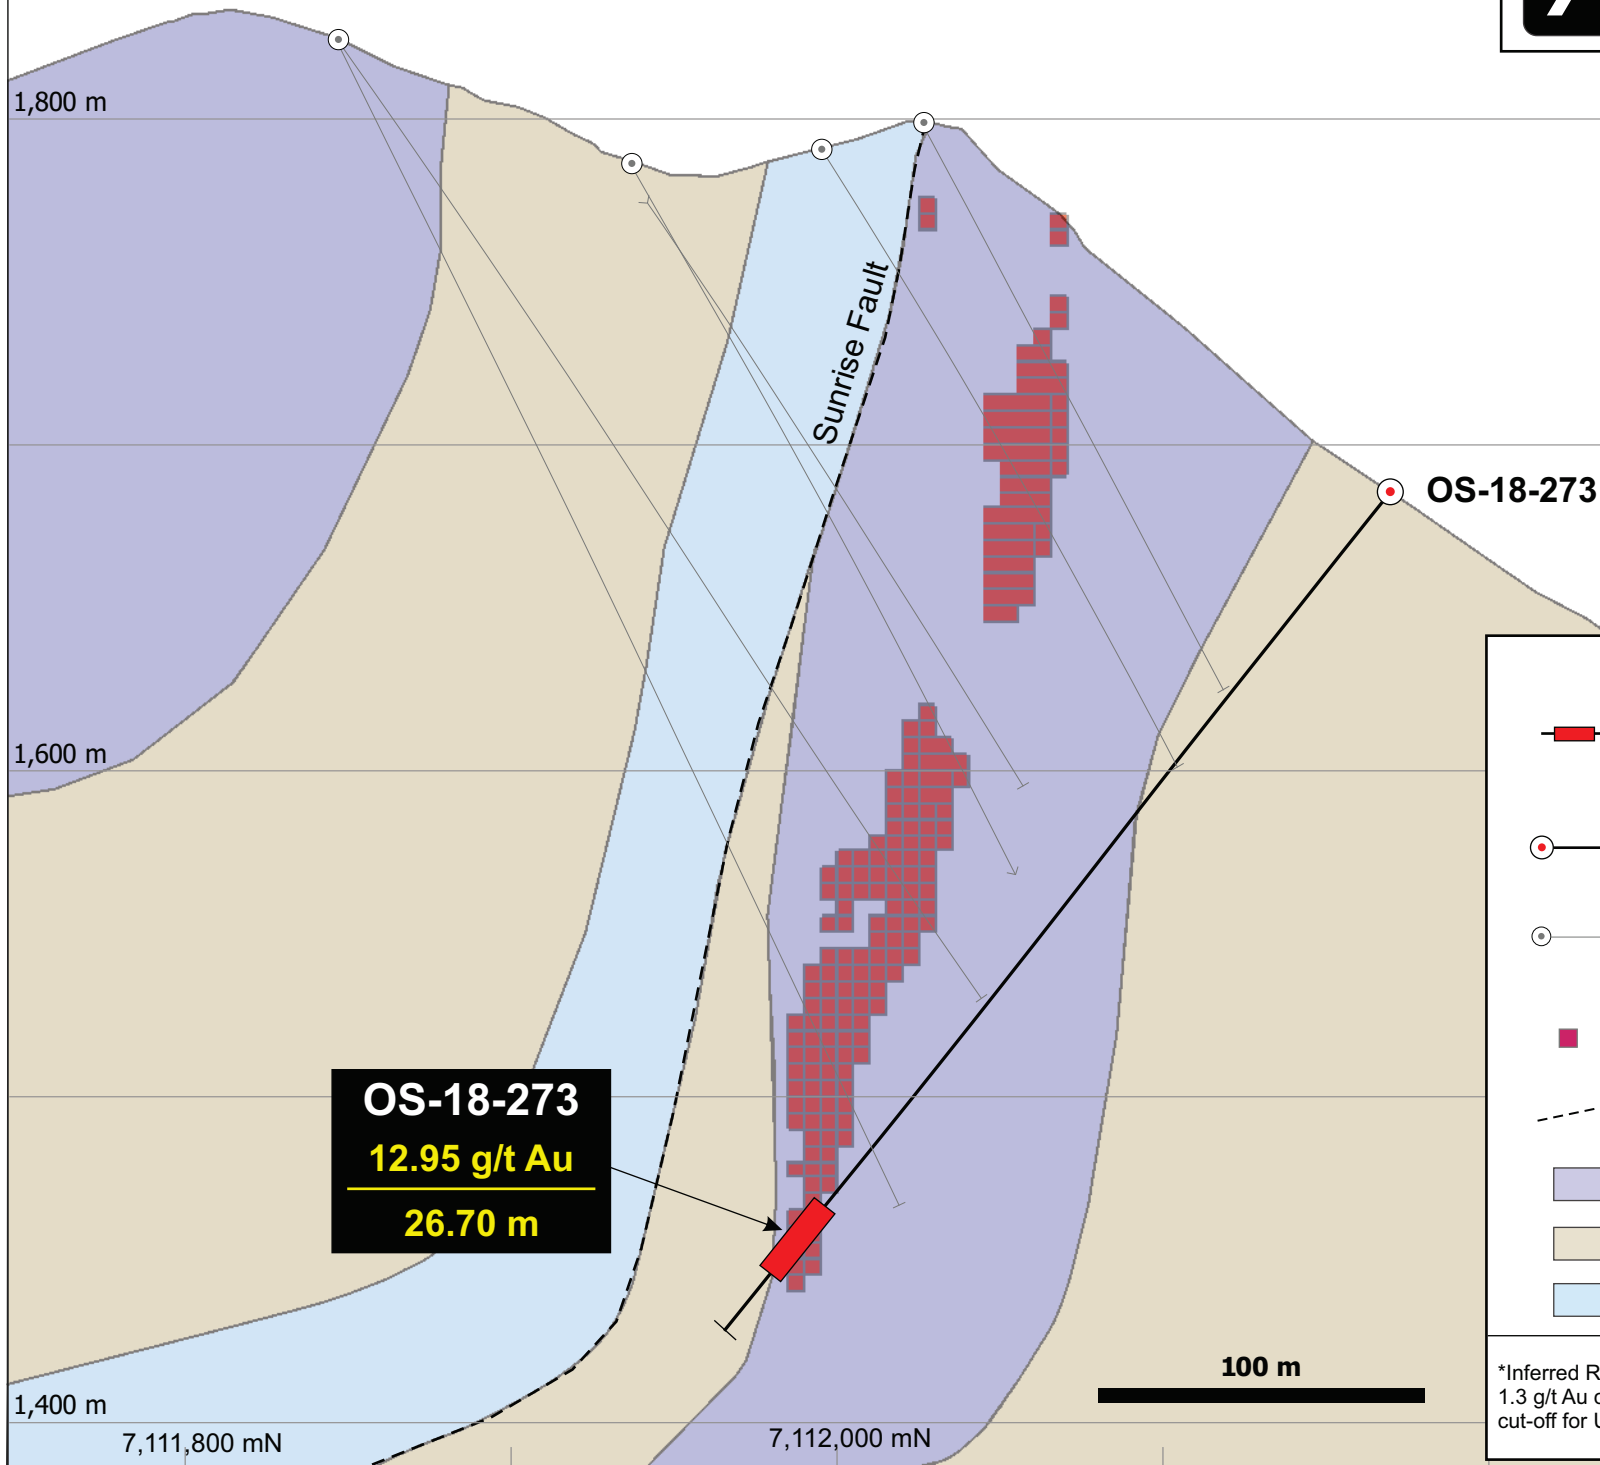

Looking West

SUNRISE SECTION S550E

Legend

- Mineralized Interval (Sept 13, 2018)
- Diamond Drill Hole (Sept 13, 2018)
- Diamond Drill Hole (pre-2018)
- Inferred Resource
- Sunrise Fault
- Osiris Limestone
- Mudstone
- Gritty Limestone

*Inferred Resource blocks shown using a 1.3 g/t Au cut-off for Pit-Constrained and a 2.6 g/t cut-off for Underground-Constrained material