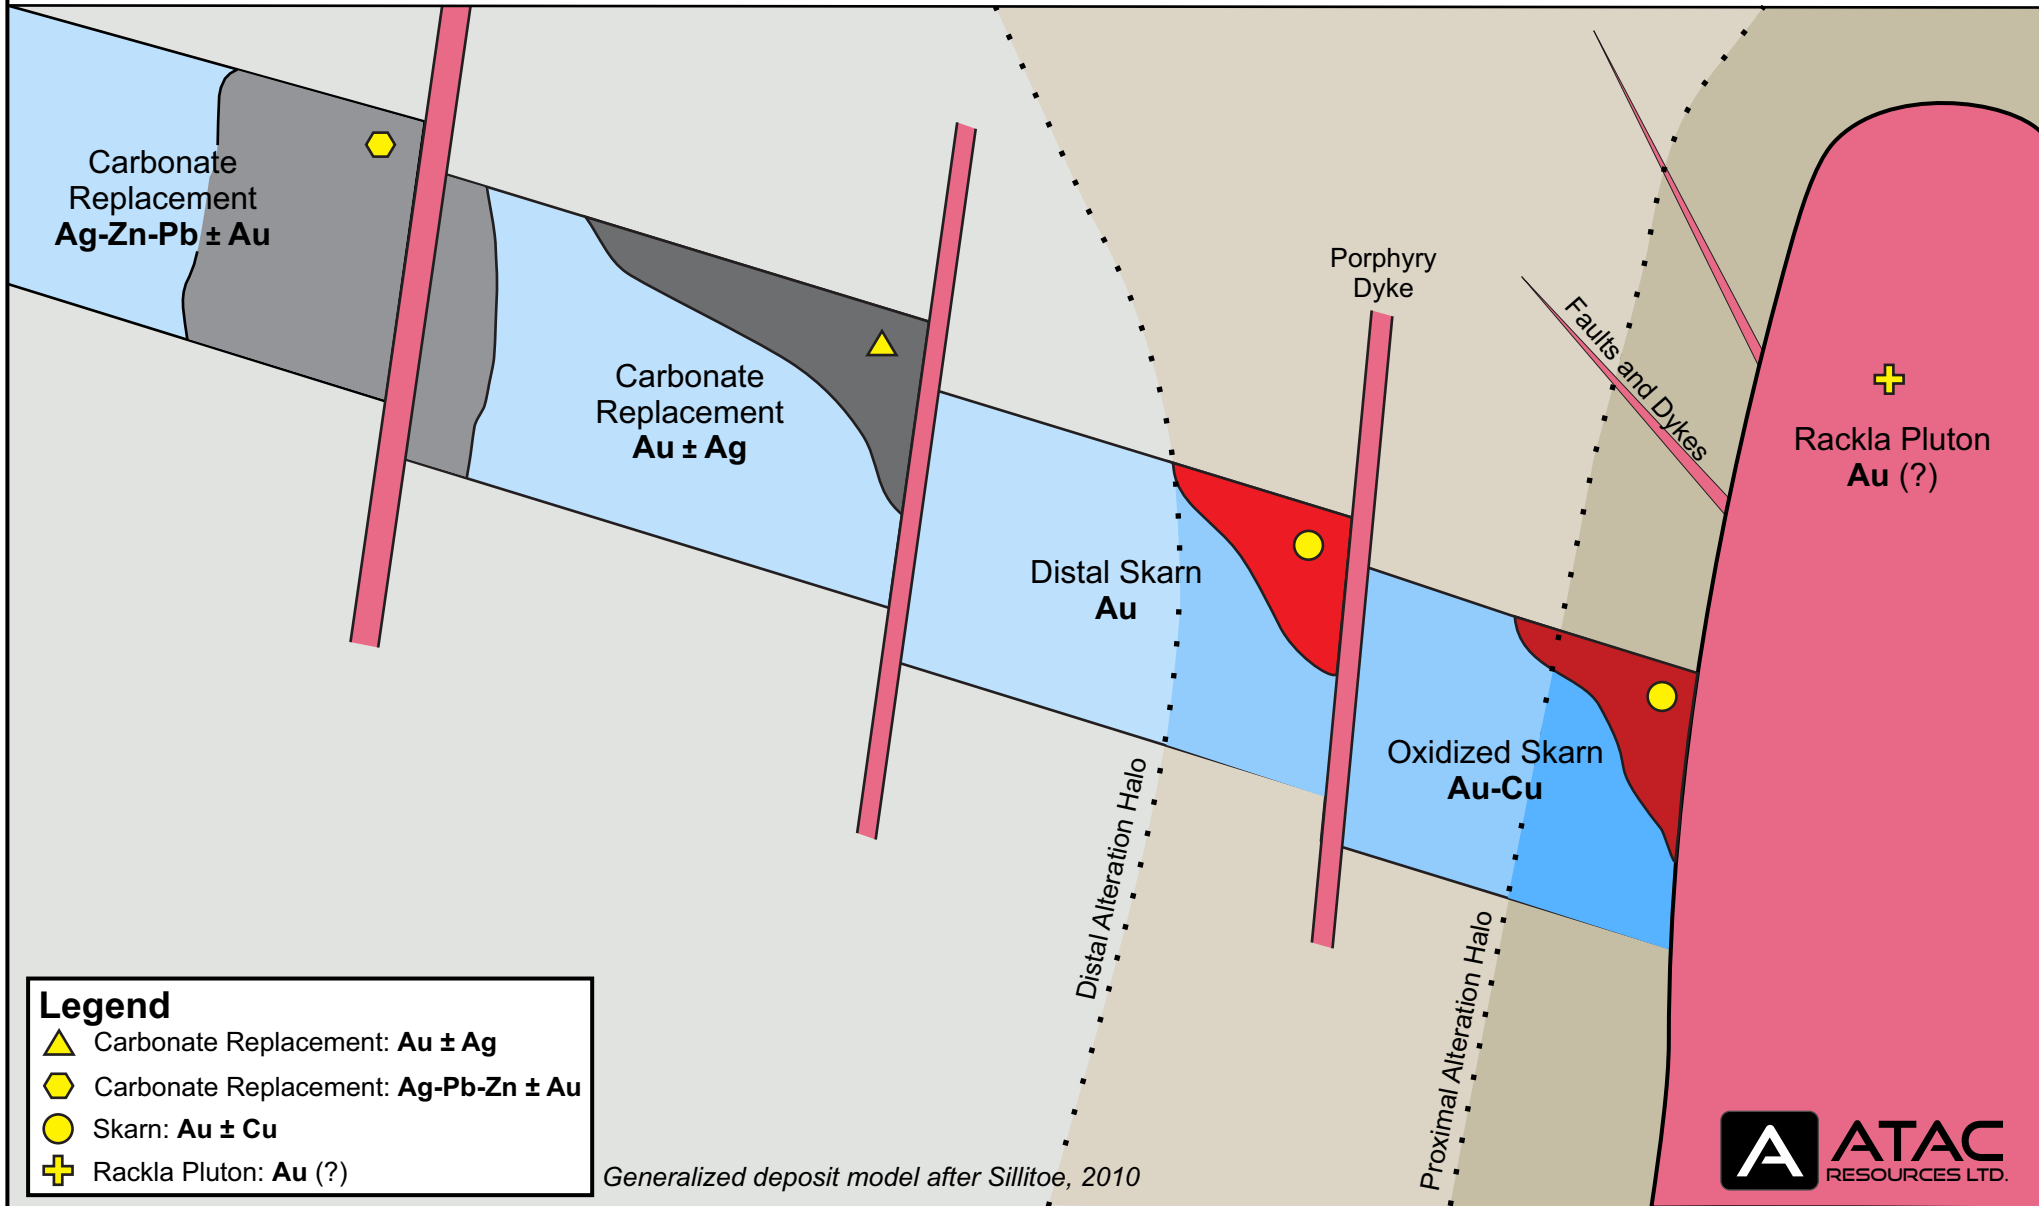

Conceptual Model of the Rau Project

Carbonate Replacement Targets

Skarn Targets

Pluton

Ocelot
Condor
Cheetah
Puma
Bengal
Cougar
Panther
Jaguar
Airstrip
Tiger

Blue Life
Spotlight
Flat Top
Hogsback
Bobcat
Kathy

Ridge Crest

Legend

- ▲ Carbonate Replacement: **Au ± Ag**
- ⬡ Carbonate Replacement: **Ag-Pb-Zn ± Au**
- Skarn: **Au ± Cu**
- ⊕ Rackla Pluton: **Au (?)**

Generalized deposit model after Sillitoe, 2010