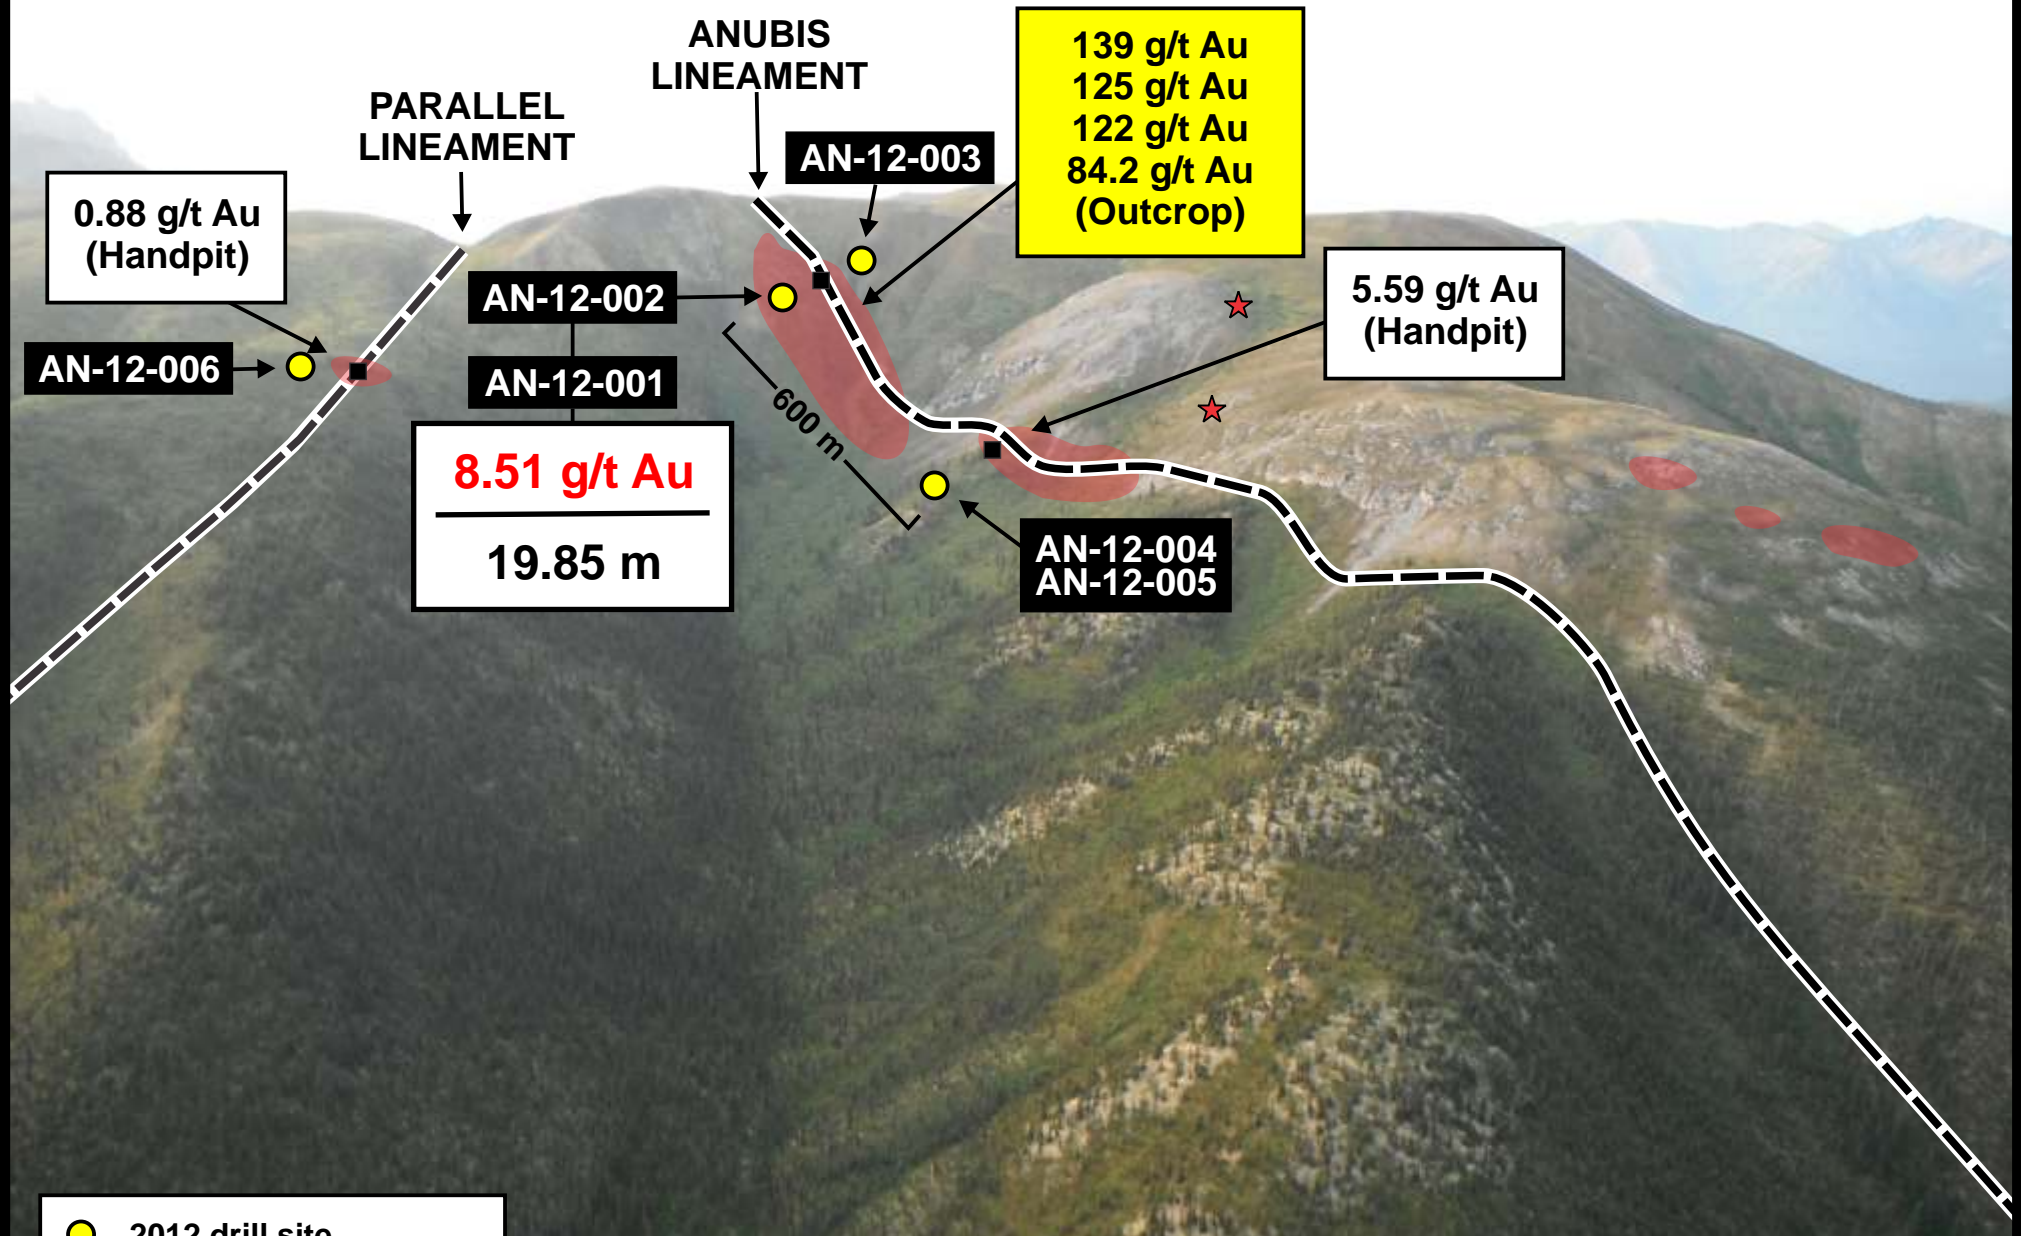

← OSIRIS ~10 km EAST

- 2012 drill site
- ★ Realgar showing
- Gold in soil values > 50 ppb (max 1.54 g/t)

# ANUBIS DISCOVERY Looking SE

\* Anomalies are approximate and projected to photo