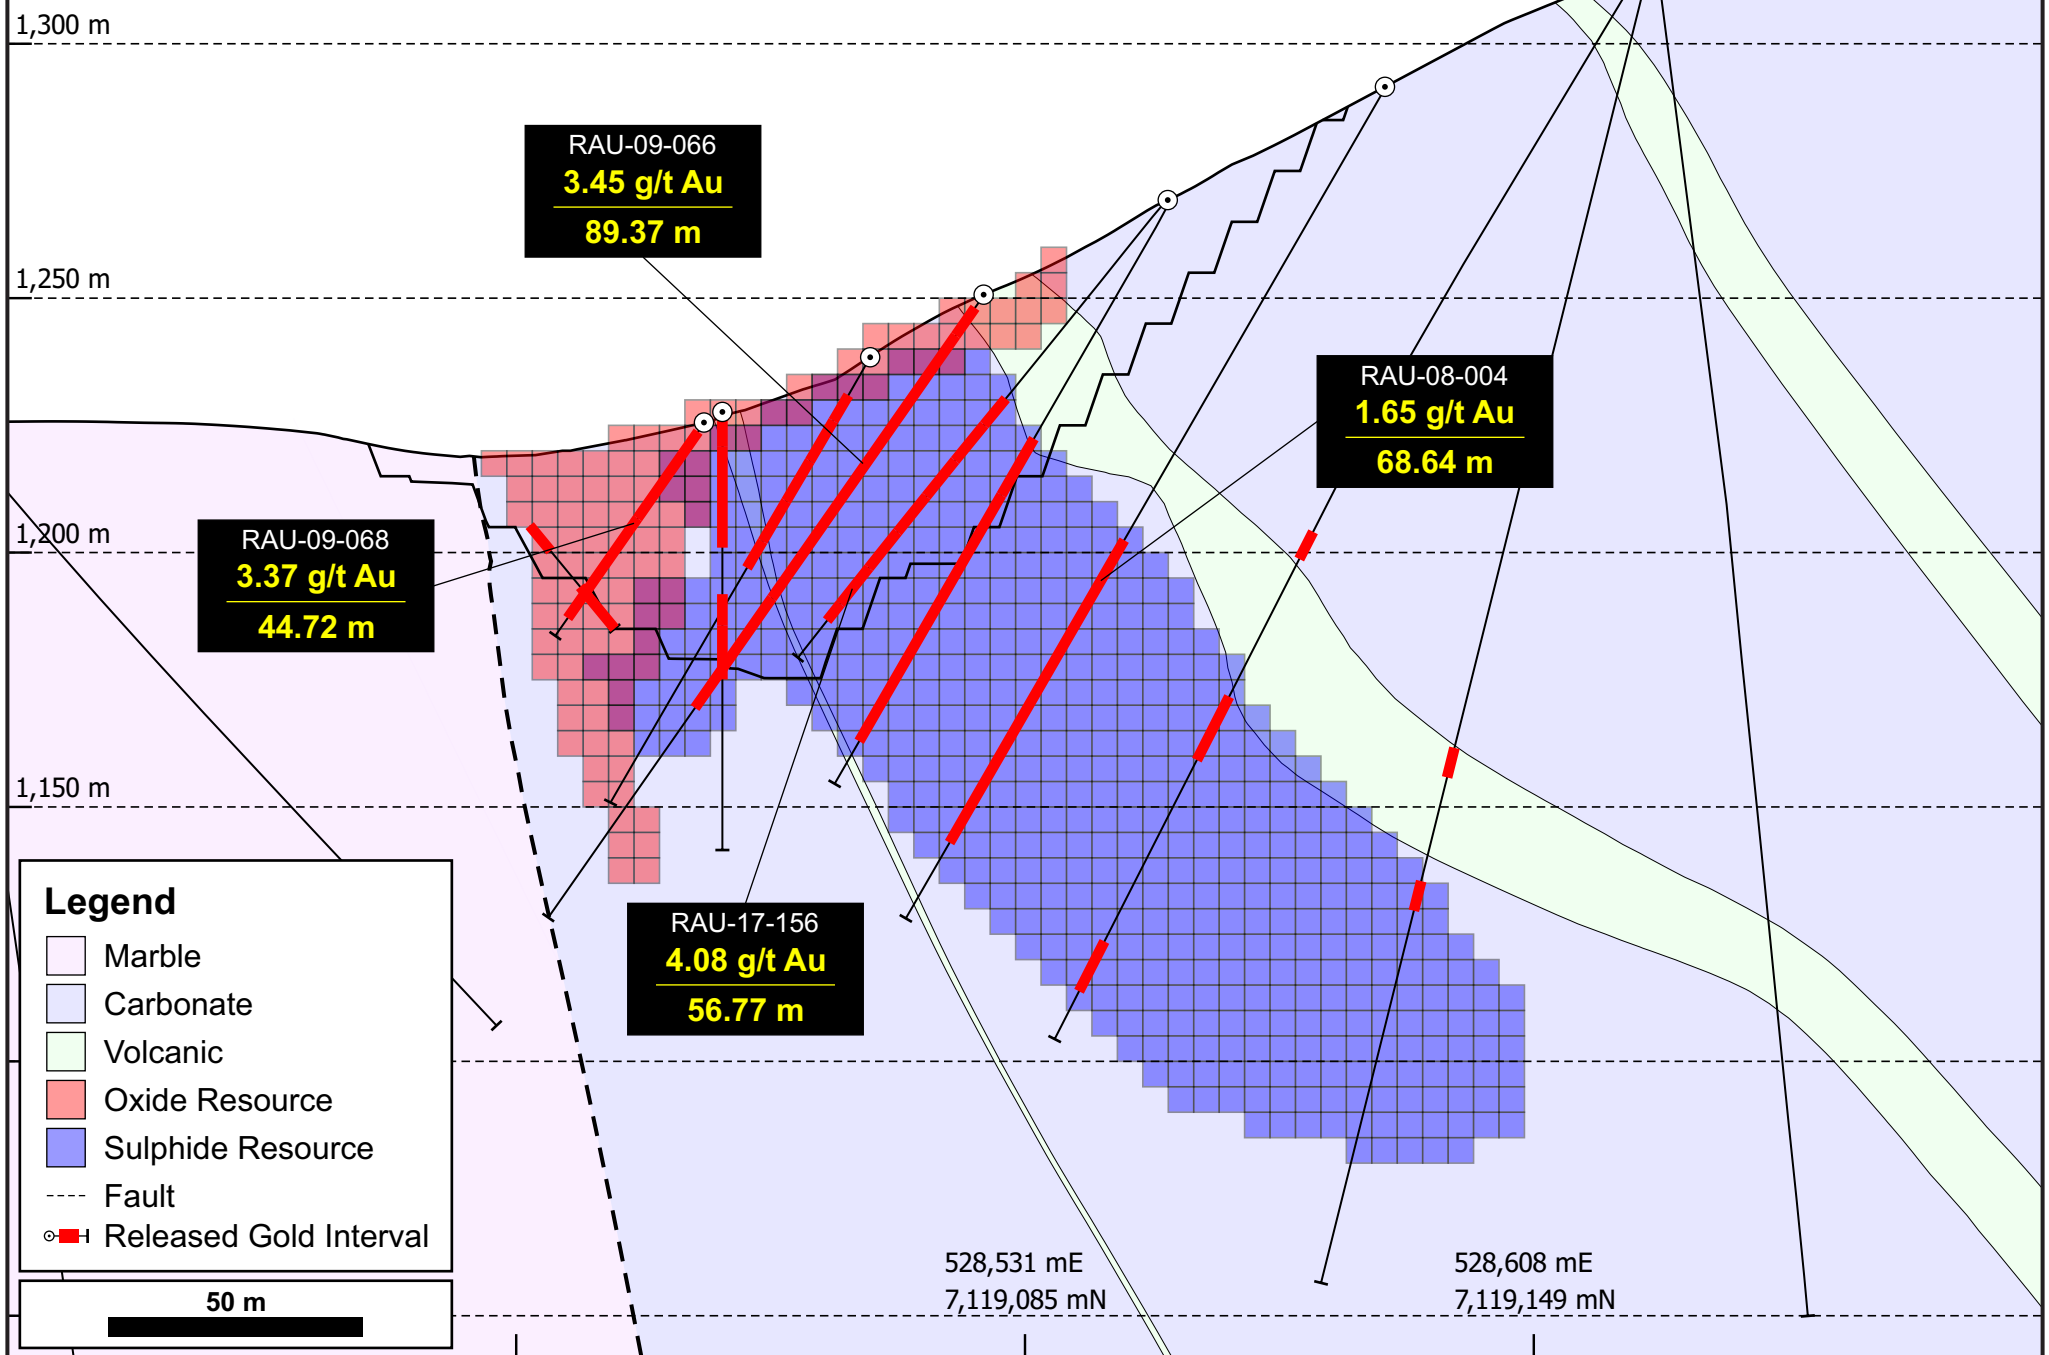

Cross Section 10+0NW

Looking 320°

Legend

- Marble
- Carbonate
- Volcanic
- Oxide Resource
- Sulphide Resource
- Fault
- Released Gold Interval