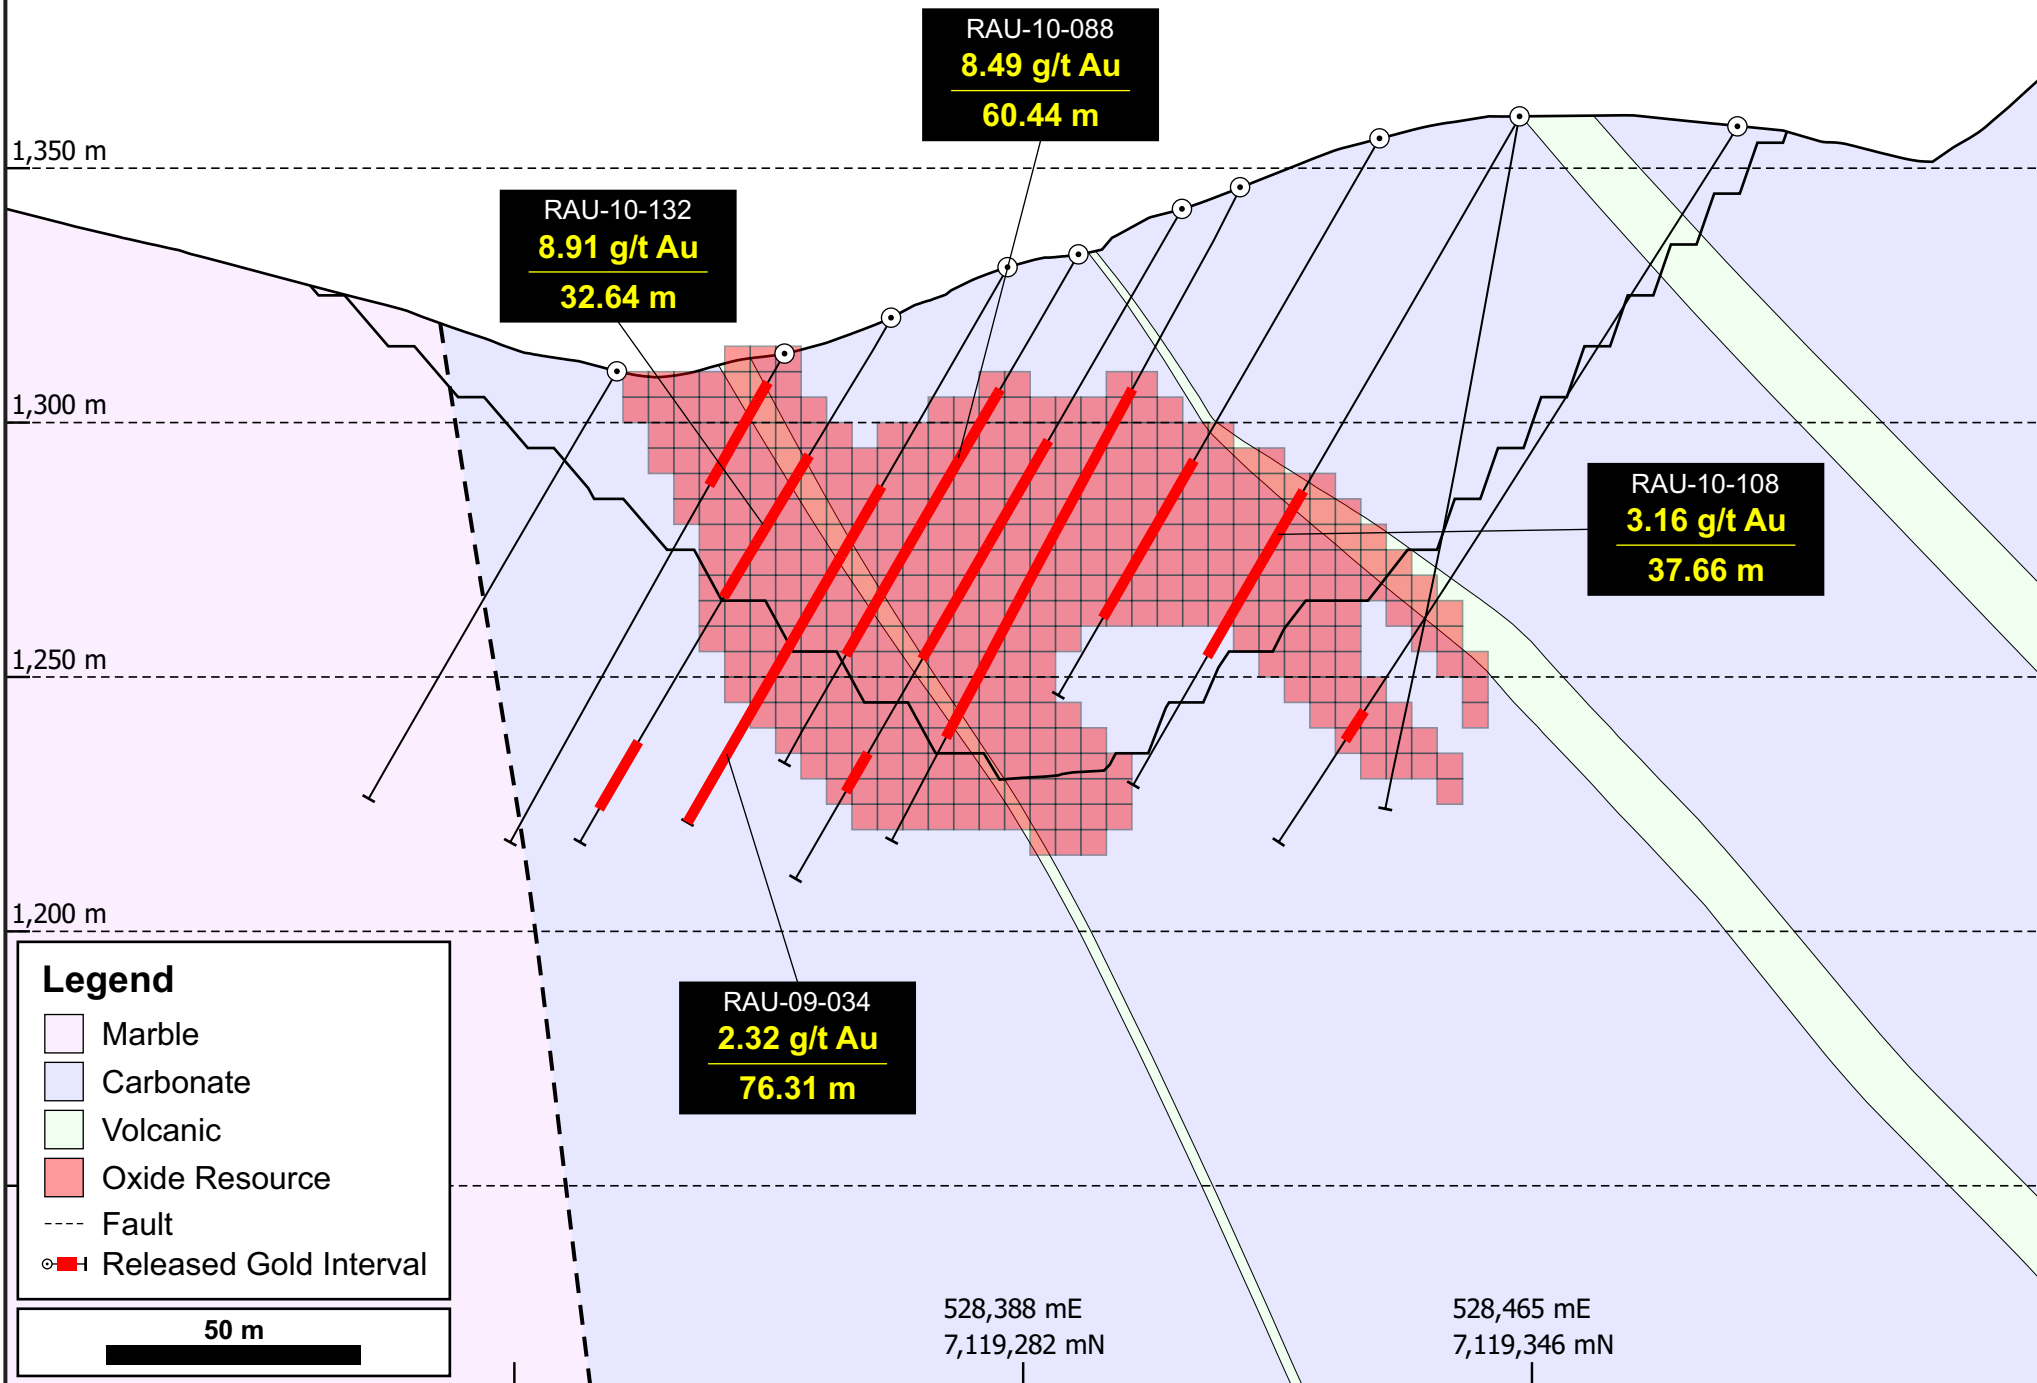

Cross Section 10+250NW

Looking 320°

Legend

- Marble
- Carbonate
- Volcanic
- Oxide Resource
- Fault
- Released Gold Interval

50 m

528,388 mE
7,119,282 mN

528,465 mE
7,119,346 mN